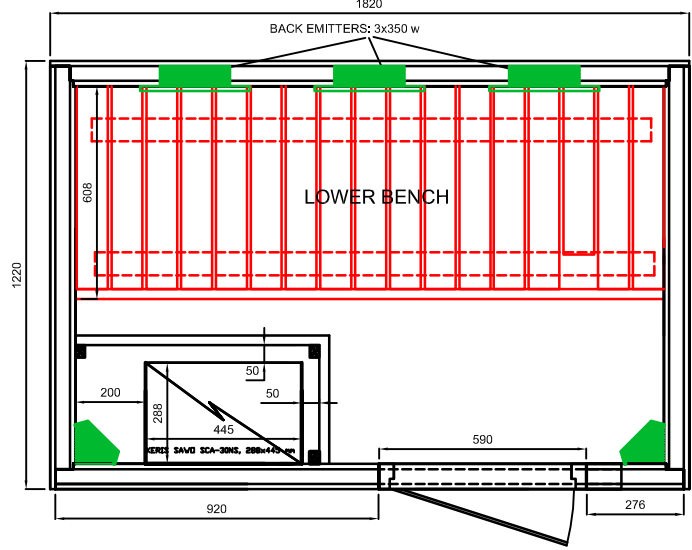

122x182h DUAL-SAUNA VIEW FROM THE TOP

IR: TOTAL 2550 W