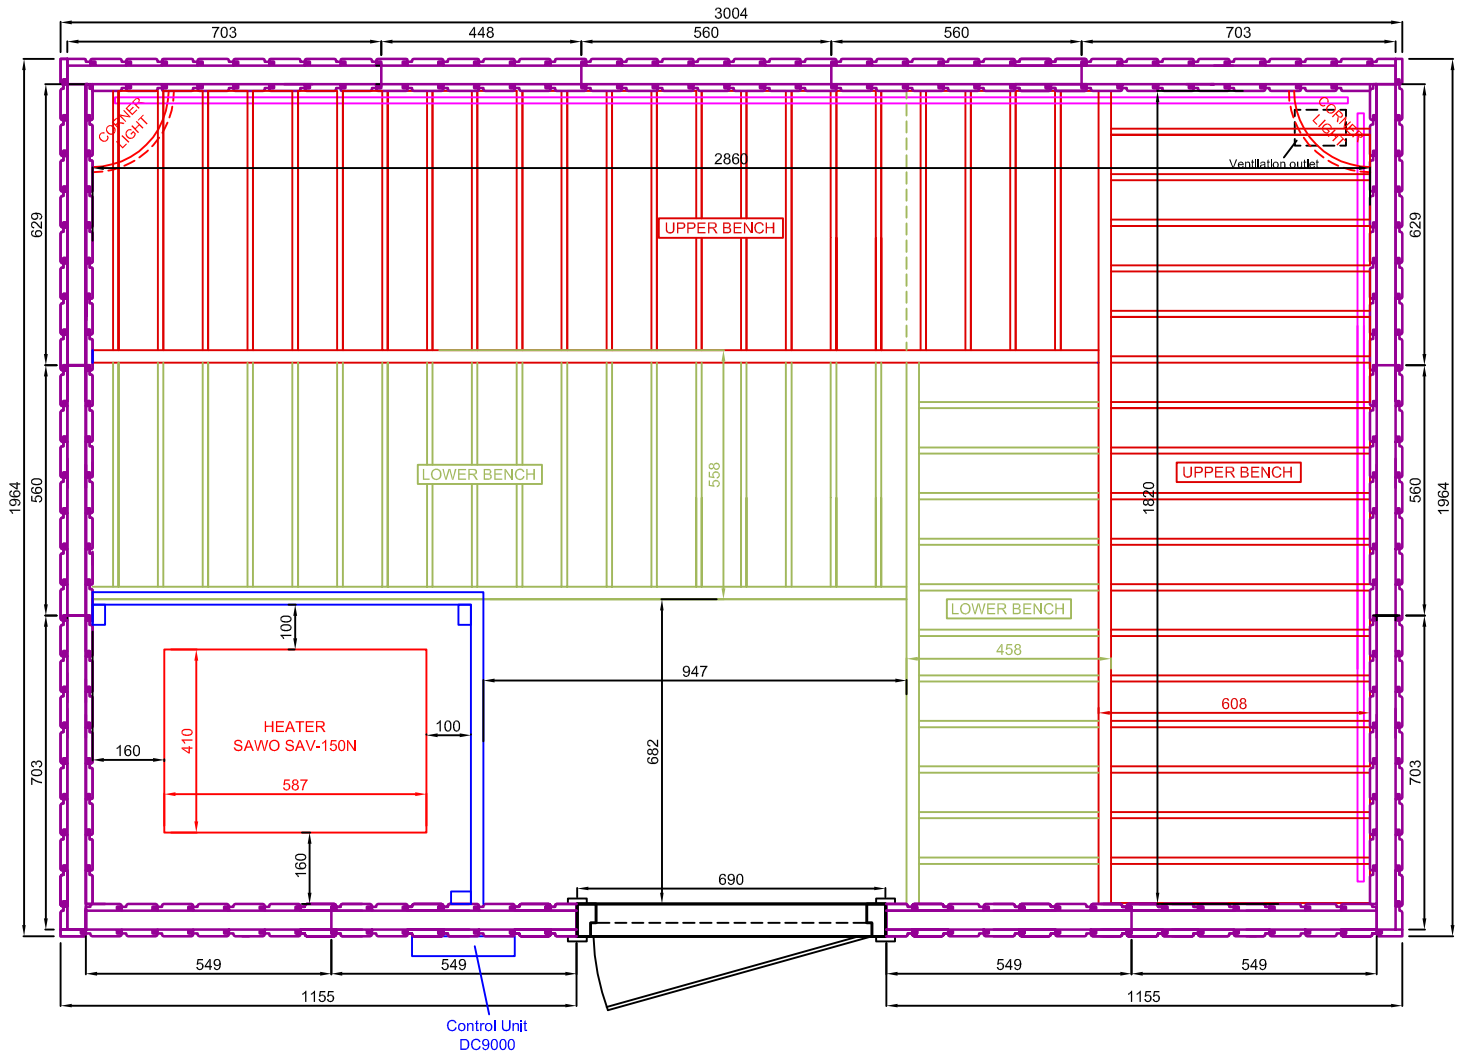

200x300 v TRADITIONAL SAUNACABIN
View from the top

OUTSIDE HEIGHT: 220 cm

MATERIAL: 100% ALDER (Betulla Rossa)
VERTICAL PANELLING
DOOR GLASS: BRONZE