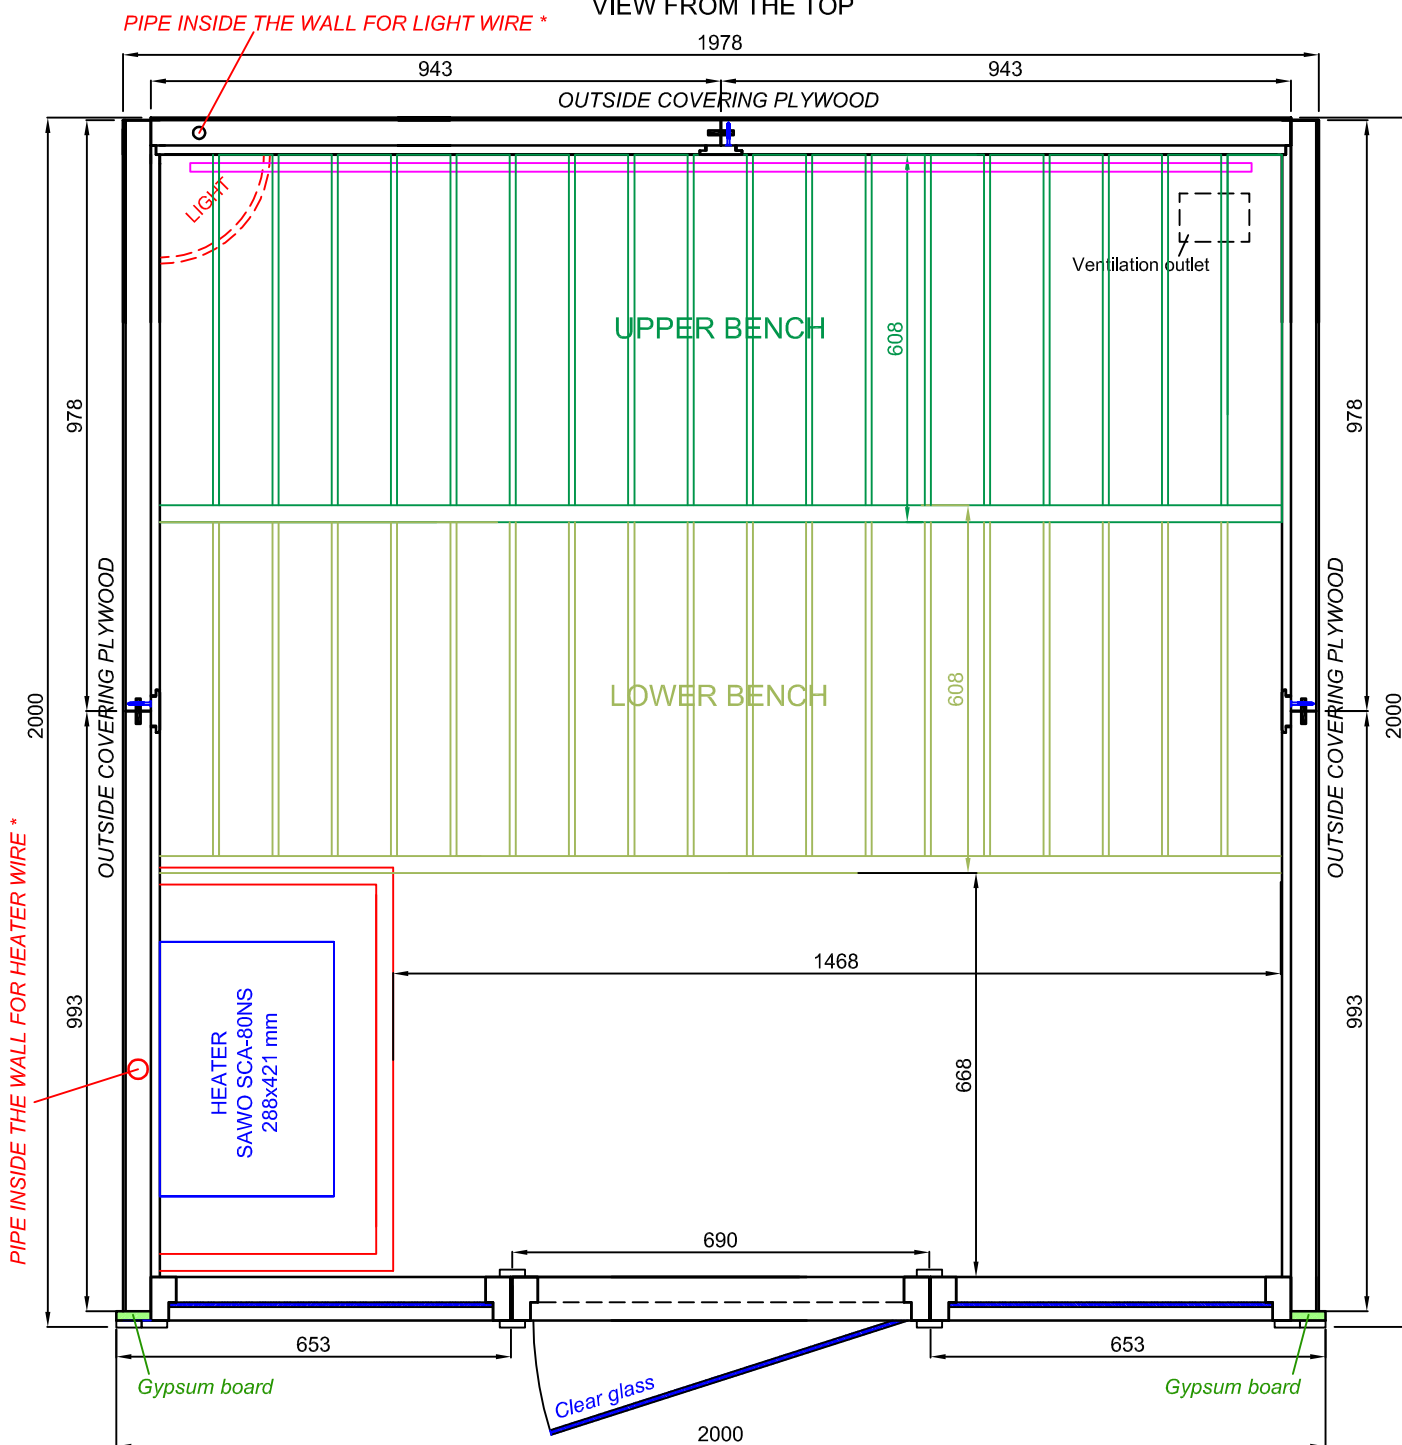

200x200 h TRADITIONAL SAUNACABIN

VIEW FROM THE TOP

* ALL ELECTRICAL CONNECTIONS SHOULD BE DONE ON TOP OF THE CEILING

OUTSIDE HEIGHT: 205 cm

Remote
Control Unit