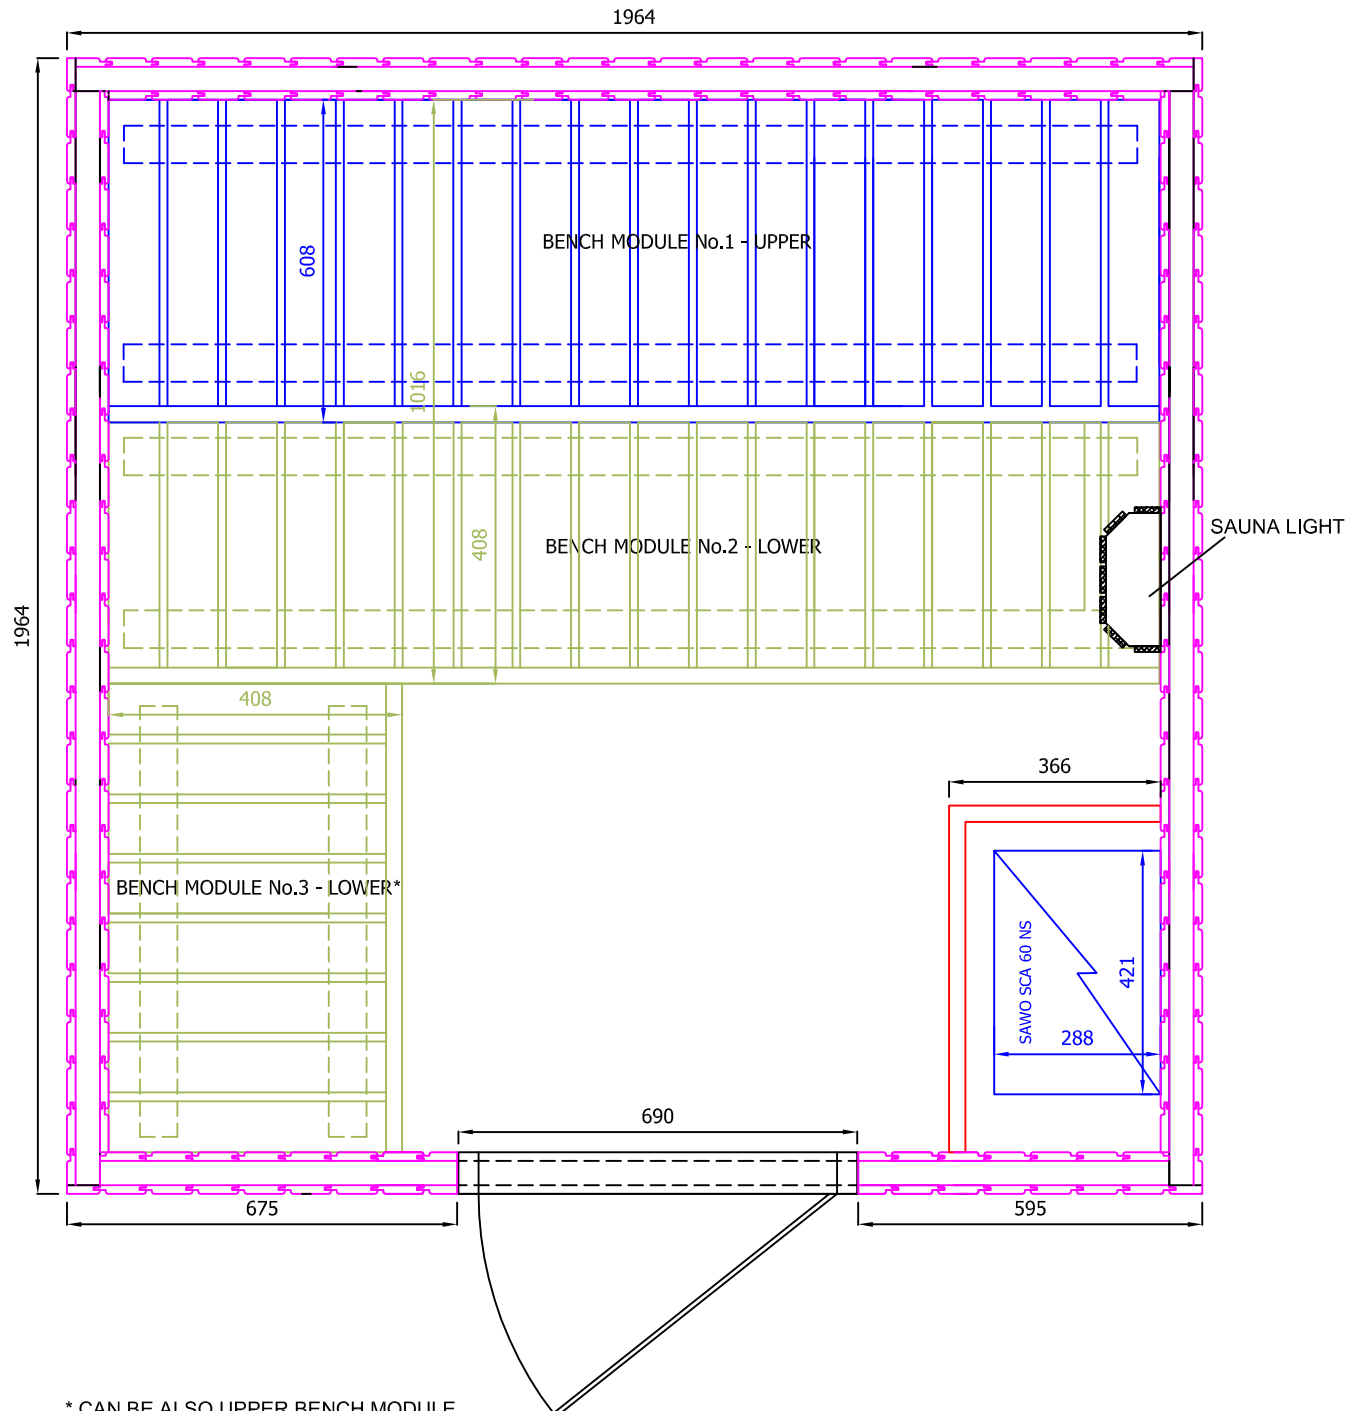

# TRADITIONAL SAUNACABIN 200x200 v

\* CAN BE ALSO UPPER BENCH MODULE  
 DOOR OPENING DIRECTION CAN BE DIN LEFT AND DIN RIGHT  
 UPPER BENCH MODULES ARE 608 mm AND LOWERS 408 mm WIDE