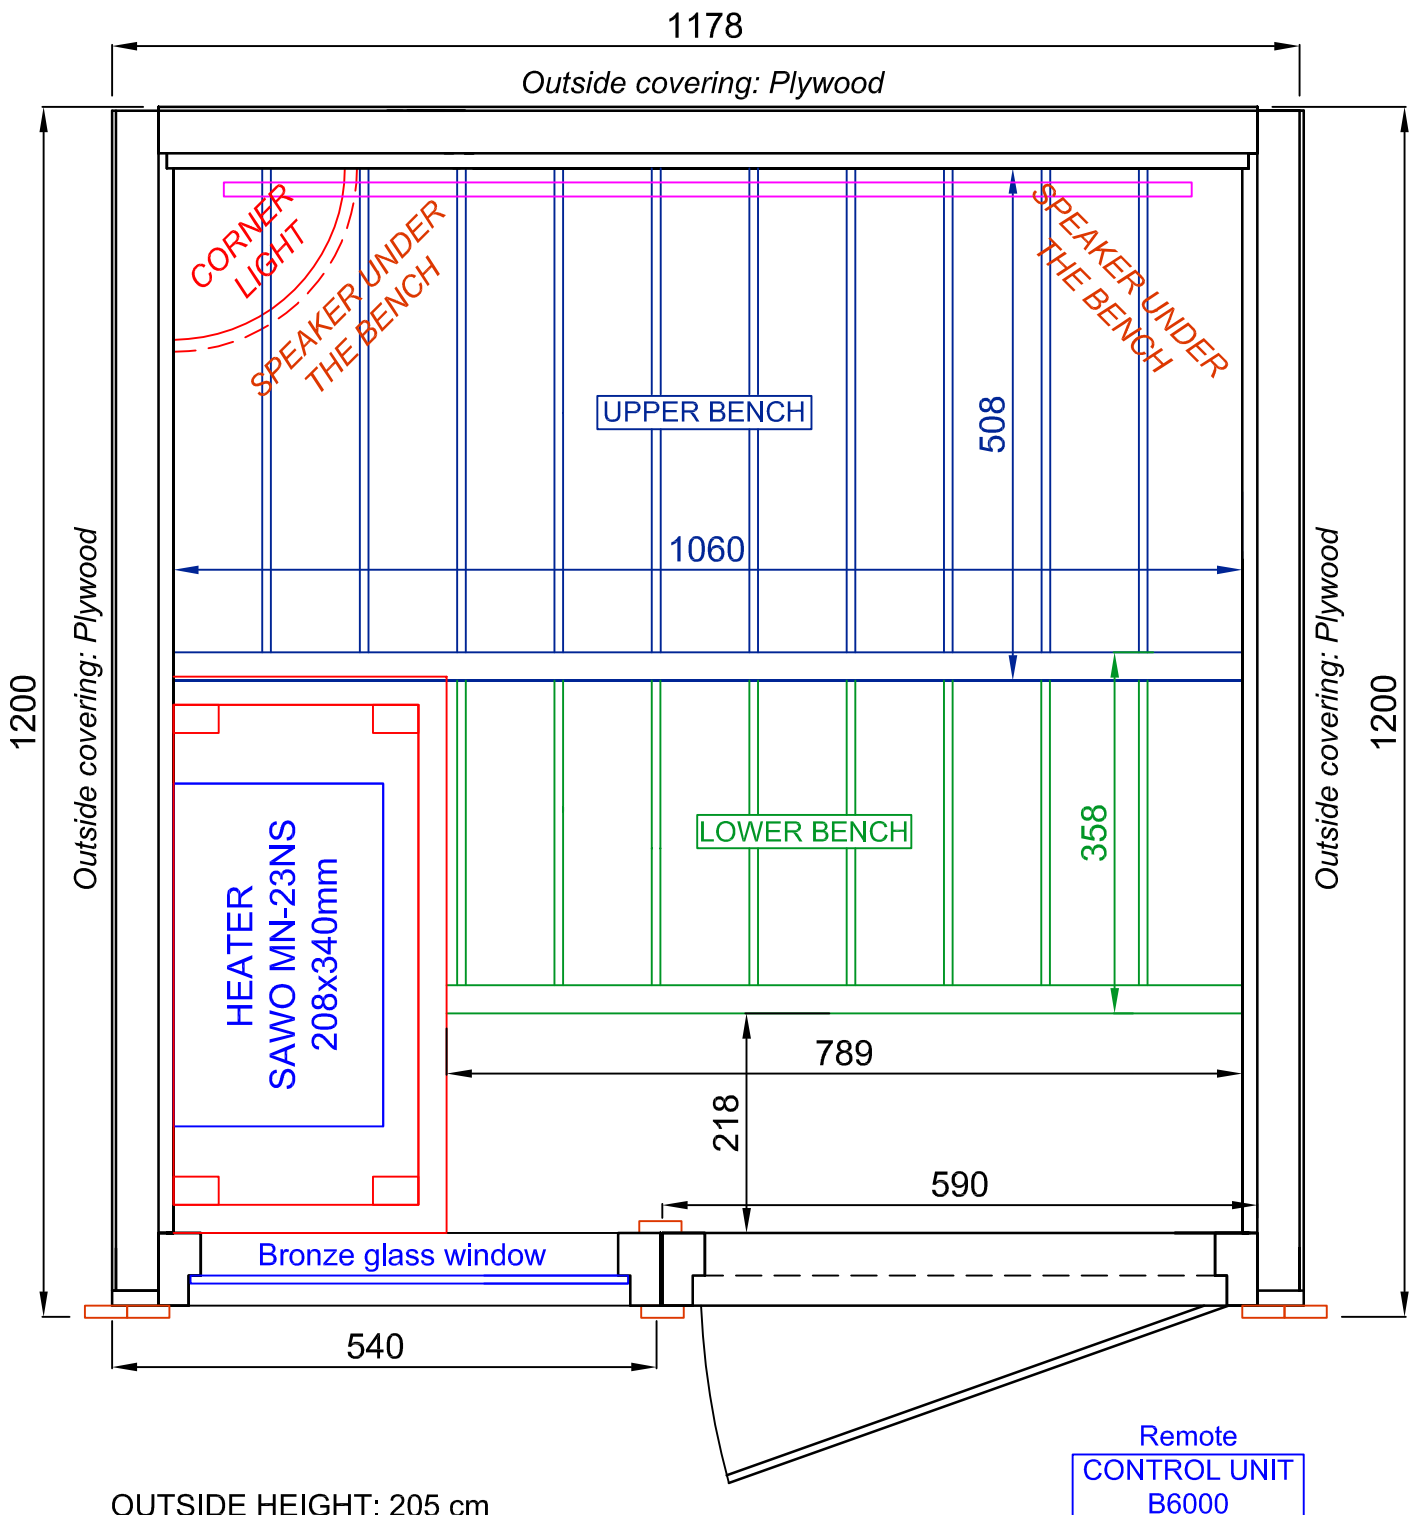

# 120x120 h TRADITIONAL SAUNA CABIN

VIEW FROM THE TOP

OUTSIDE HEIGHT: 205 cm

MATERIAL: INSIDE 100% ALDER (Betulla rossa), OUTSIDE BACK WALLS PLYWOOD

FRONT WALL: DOOR & WINDOW WITH BRONZE GLASS